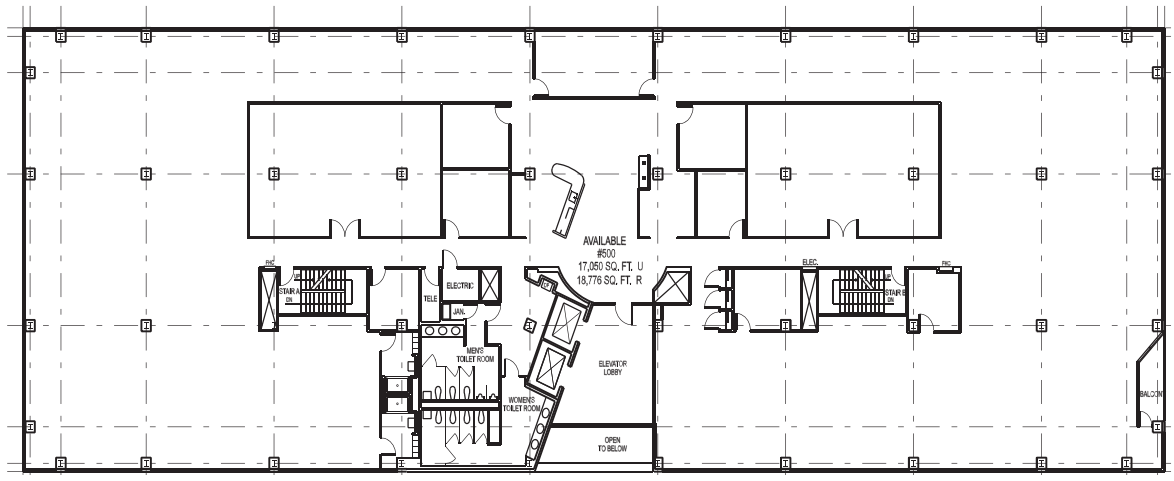

FOR LEASE

Pittsburgh Office & Research Park

One Corporate Center - 5500 Corporate Drive, Pittsburgh, PA 15237

Suites from 2,297 - 5,658 SF

On-site Property Management
Campus-Like Setting
On-site Restaurant
Convenient to Public Transportation
Walking Trails
Putting Green
Complex Conference Facility
After Hours Courtesy Patrols

Gary Roberson
Rob Geiger
412-391-2600

Pittsburgh Office & Research Park

Typical Floor Plan - Building I

Gary Roberson
Rob Geiger
412-391-2600